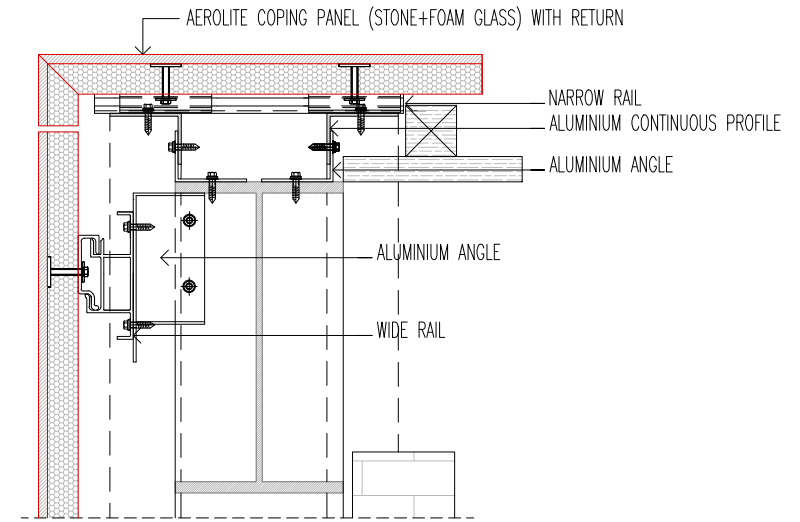

1 COPING DETAIL\_GABLE  
TD04

2 COPING FIXING DETAIL  
TD04

**STONESCREEN**™  
info@stonescreen.com  
www.stonescreen.com

Unit 20  
Maylands Business  
Park Redbourn Road  
Hemel Hempstead  
Hertfordshire  
HP2 7ES, UK

TITLE  
COPING DETAILS

DRAWING no.  
TD04

DATE

NOTE: